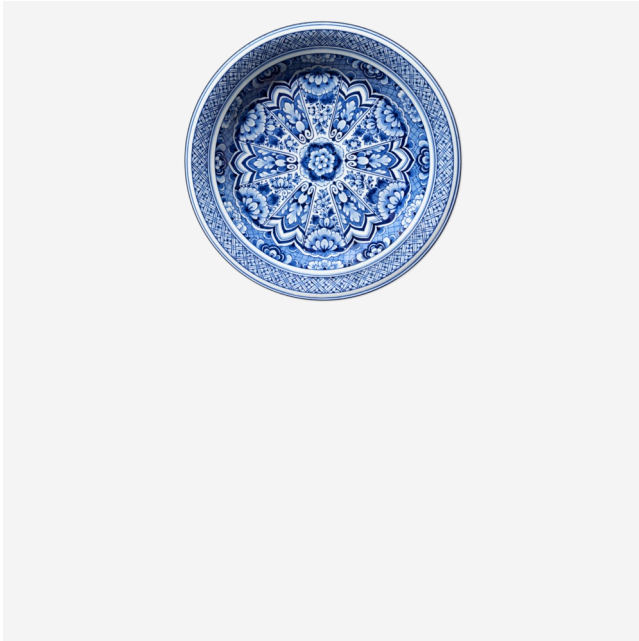

m o o o i

Delft Blue Plate Carpet

MARCEL WANDERS | FOR MOOOI CARPETS

Carpet Delft Blue by Marcel Wanders is inspired by his signature Delft Blue designs. The round carpet illustrates the original hand-painted design on a ceramic plate. Delft Blue Plate brings the rich history of Dutch heritage into your home in a modern way.

Detailing

Revolutionary printing technology creates an endless mix of colours, playful illusions of depth and photo-realistic designs.

Colours

Delft Blue Plate

Delft Blue Plate Carpet / Round 250

Dimensions

250cm | 98"

Product

WIDTH 250cm | 98.4"

HEIGHT 250cm | 98.4"

DEPTH 0.1cm | 0"

DIAMETER 250cm | 98.4"

Packaging

WIDTH 30cm | 11.8"